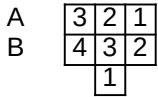

X244 Ducato Ignition Switch

P/N 13894 42080

Switch Position

View looking into switch.

- R Red
- C Orange
- RN Red/Black
- A Light Blue
- L Blue
- AV Light Blue / Green
- BL White / Blue

Revised
AB 03/11/25