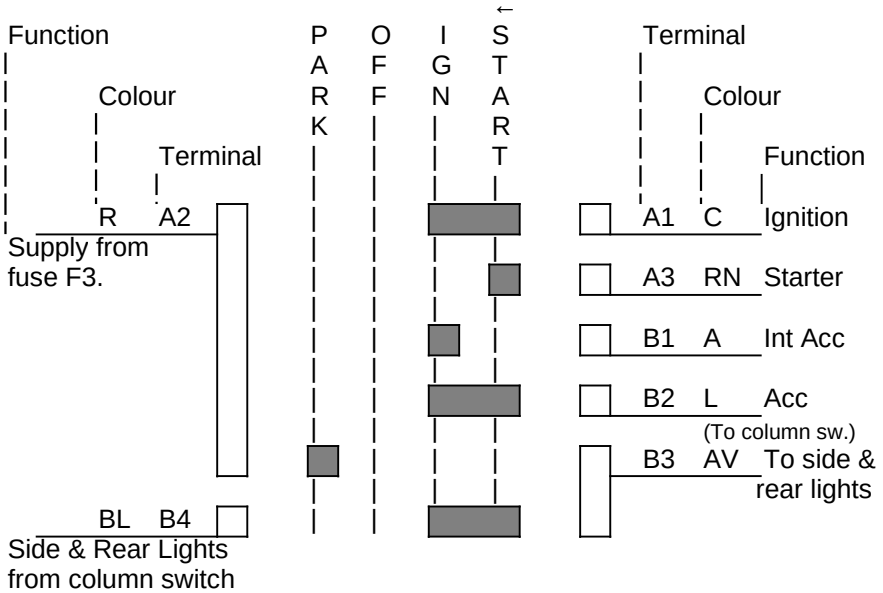

X244 Ducato Ignition Switch

P/N 13894 42080

Switch Position

View looking into switch.

- R Red
- C Orange
- RN Red/Black
- A Light Blue
- L Blue
- AV Light Blue / Green
- BL White / Blue

Revised
AB 03/11/25